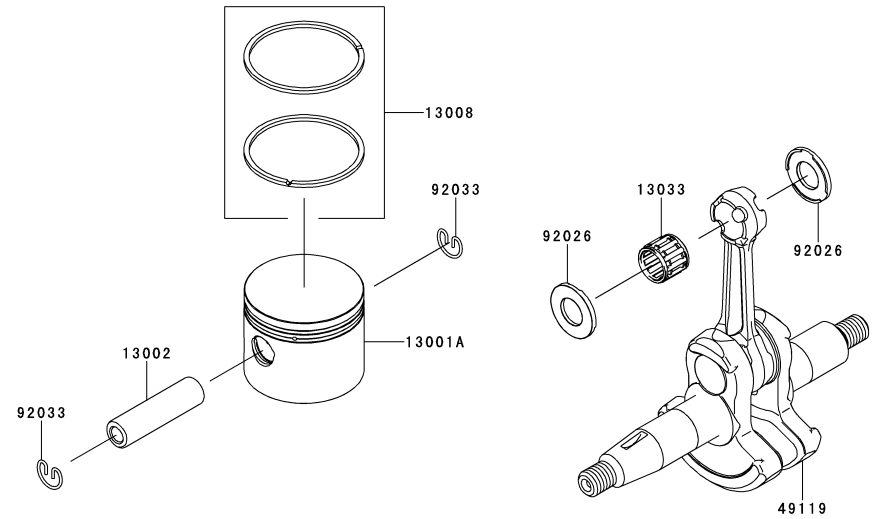

PISTON/CRANKSHAFT

REF NO	PART NO	DESCRIPTION	QTY	NOTES
13001A	TK65068	PISTON-ENGINE	1	
13002	TK65009	PIN-PISTON	1	
13008	TK65069	RING-SET-PISTON	1	
13033	TK65011	BEARING-SMALL END	1	
49119	TK65070	CRANKSHAFT-ASSY	1	
92026	TK65071	SPACER	2	
92033	TJ45109	RING-SNAP	2