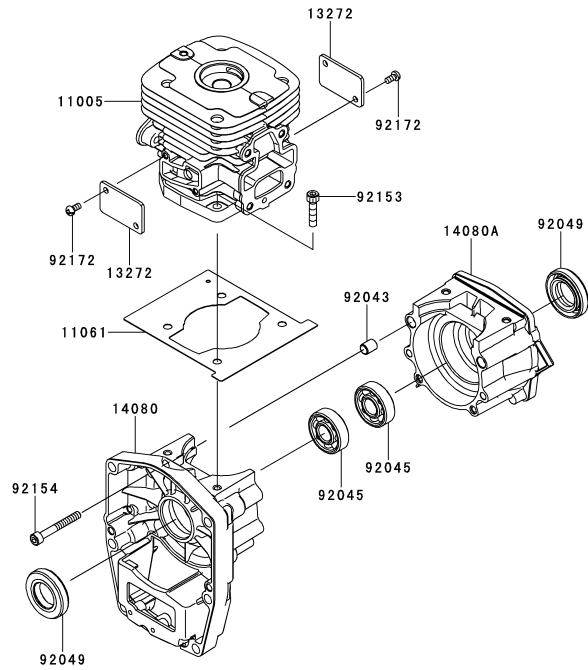

KTBL7000VI

TK065D-KF70

CARBURETOR

REF NO	PART NO	DESCRIPTION	QTY	NOTES
002	TK65C02	BODY ASSY-PUMP	1	
004	TEX54DC04XA	O-RING	1	
006	TK65C06	COVER-METERING DIAPHRAGM	1	
007	TEX54C07XA	VALVE ASSY-THROTTLE	1	
008	TF22C07	SWIVEL ASSY	1	
009	TF22C08	VALVE-INLET NEEDLE	1	
010	TK65C10	GASKET-METERING DIAPHRAGM	1	
011	TEX54C11XA	GASKET-PUMP	1	
012	TF22C13	DIAPHRAGM-PUMP	1	
013	TH26C13Z	DIAPHRAGM ASSY-METERING	1	
014	TEX54C14XA	SCREW-IDLE ADJUST	1	
015	TF22C19	SCREW-COLLAR THROTTLE	2	
016A	TF22C20	SCREW-METERING LEVER PIN	1	
017	TK65C17	SCREW-COVER	4	
019	TF22C21	SPRING-METERING LEVER	1	
020	TK65C20VK	JET-MAIN KIT (.555)	1	
023	TF22C23	SCREEN-FUEL INLET	1	
024	TF22C24	PIN-METERING LEVER	1	
025	TF22C26	LEVER-METERING	1	
026	TF22C27	BRACKET-CABLE	1	
11061A	TK65088	GASKET,CARBURETOR/INSULATOR	1	
11061B	TK65089	GASKET,INSULATOR	2	
12021A	TK65090	VALVE-ASSY-REED	1	
12022	TJ45088	VALVE-REED	1	
15004	TK65C00-VK	CARBURETOR-ASSY	1	
32085	TJ45089	STOPPER	1	
92009	TF22037	SCREW 5X25	4	
92172	TJ27113	SCREW,3X12	2	

KTBL7000Vi

TK065D-KF70

CONTROL-EQUIPMENT

REF NO	PART NO	DESCRIPTION	QTY	NOTES
54012	TK65087	CABLE-THROTTLE	1	

COOLING-EQUIPMENT

REF NO	PART NO	DESCRIPTION	QTY	NOTES
39156	TK65072	PAD	1	
49089	TK65073	SHROUD-ENGINE	1	
49089A	TK65074	SHROUD-ENGINE	1	
92172	TK65075	SCREW,5X12	1	

KTBL7000Vi

TK065D-KF70

CYLINDER/CRANKCASE

REF NO	PART NO	DESCRIPTION	QTY	NOTES
11005	TK65060	CYLINDER-ENGINE	1	
11061	TK65061	GASKET,CYLINDER	1	
13272	TK65062	PLATE	2	
14080	TK65063	CRANKCASE	1	
14080A	TK65064	CRANKCASE	1	
92043	TJ27128	PIN	2	
92045	TK65065	BEARING-BALL,6303C3	2	
92049	TK65066	SEAL-OIL	2	
92153	TJ27059	BOLT,SOCKET,5X20	4	
92154	TK65067	BOLT,5X40	4	
92172	TJ27060	SCREW,4X8	4	