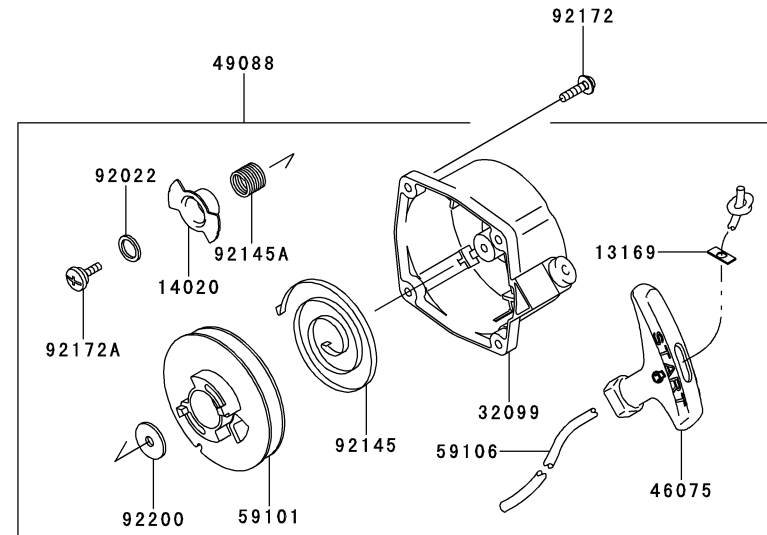

KTBL7000Vi

TK065D-KF70

STARTER

REF NO	PART NO	DESCRIPTION	QTY	NOTES
13165	TJ45110	PAWL,RECOIL-STARTER	2	
13169	TD18080-07	PLATE	1	
14020	TK65103	RETAINER	1	
32099	TK65104	CASE,STARTER-RECOIL	1	
46075	TE56068-06	HANDLE-RECOIL	1	
49080	TK65105	PULLEY-STARTING	1	
49088	TK65106	STARTER-RECOIL	1	
59101	TK65107	REEL,STARTER-RECOIL	1	
59106	TK65108	ROPE	1	
92022	TK65109	WASHER	1	
92033	TD18084	RING-SNAP	2	
92145	TK65110	SPRING,SPIRAL	1	
92145A	TK65111	SPRING	1	
92145B	TJ45077	SPRING	2	
92172	TK65112	SCREW	4	
92172A	TJ27042-9	SCREW	1	
92200	TK65113	WASHER	1