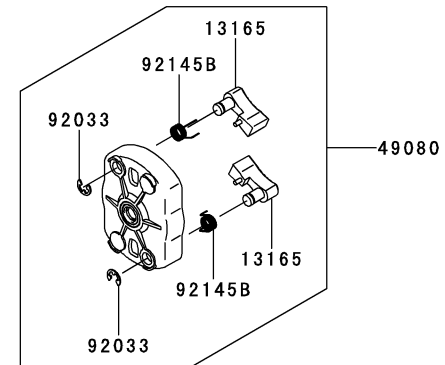

KTBL7000Vi

TK065D-KF70

STARTER

REF NO	PART NO	DESCRIPTION	QTY	NOTES
13165	TJ45110	PAWL,RECOIL-STARTER	2	
13169	TD18080-07	PLATE	1	
14020	TK65103	RETAINER	1	
32099	TK65104	CASE,STARTER-RECOIL	1	
46075	TE56068-06	HANDLE-RECOIL	1	
49080	TK65105	PULLEY-STARTING	1	
49088	TK65106	STARTER-RECOIL	1	
59101	TK65107	REEL,STARTER-RECOIL	1	
59106	TK65108	ROPE	1	
92022	TK65109	WASHER	1	
92033	TD18084	RING-SNAP	2	
92145	TK65110	SPRING,SPIRAL	1	
92145A	TK65111	SPRING	1	
92145B	TJ45077	SPRING	2	
92172	TK65112	SCREW	4	
92172A	TJ27042-9	SCREW	1	
92200	TK65113	WASHER	1