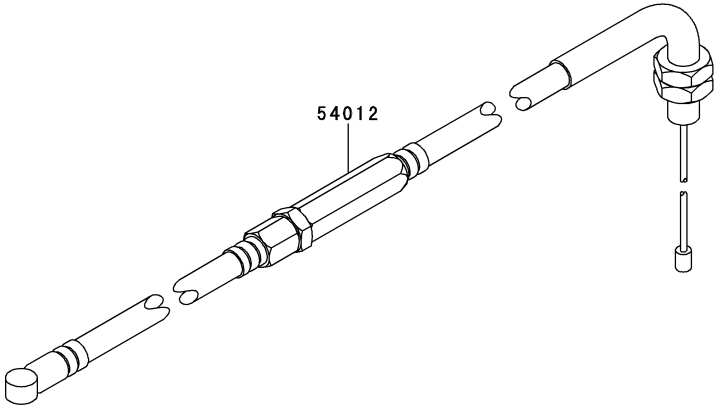

KTBL7000VI

TK065D-KF70

CARBURETOR

REF NO	PART NO	DESCRIPTION	QTY	NOTES
002	TK65C02	BODY ASSY-PUMP	1	
004	TEX54DC04XA	O-RING	1	
006	TK65C06	COVER-METERING DIAPHRAGM	1	
007	TEX54C07XA	VALVE ASSY-THROTTLE	1	
008	TF22C07	SWIVEL ASSY	1	
009	TF22C08	VALVE-INLET NEEDLE	1	
010	TK65C10	GASKET-METERING DIAPHRAGM	1	
011	TEX54C11XA	GASKET-PUMP	1	
012	TF22C13	DIAPHRAGM-PUMP	1	
013	TH26C13Z	DIAPHRAGM ASSY-METERING	1	
014	TEX54C14XA	SCREW-IDLE ADJUST	1	
015	TF22C19	SCREW-COLLAR THROTTLE	2	
016A	TF22C20	SCREW-METERING LEVER PIN	1	
017	TK65C17	SCREW-COVER	4	
019	TF22C21	SPRING-METERING LEVER	1	
020	TK65C20VK	JET-MAIN KIT (.555)	1	
023	TF22C23	SCREEN-FUEL INLET	1	
024	TF22C24	PIN-METERING LEVER	1	
025	TF22C26	LEVER-METERING	1	
026	TF22C27	BRACKET-CABLE	1	
11061A	TK65088	GASKET,CARBURETOR/INSULATOR	1	
11061B	TK65089	GASKET,INSULATOR	2	
12021A	TK65090	VALVE-ASSY-REED	1	
12022	TJ45088	VALVE-REED	1	
15004	TK65C00-VK	CARBURETOR-ASSY	1	
32085	TJ45089	STOPPER	1	
92009	TF22037	SCREW 5X25	4	
92172	TJ27113	SCREW,3X12	2	

KTBL7000Vi

TK065D-KF70

CONTROL-EQUIPMENT

REF NO	PART NO	DESCRIPTION	QTY	NOTES
54012	TK65087	CABLE-THROTTLE	1	

COOLING-EQUIPMENT

REF NO	PART NO	DESCRIPTION	QTY	NOTES
39156	TK65072	PAD	1	
49089	TK65073	SHROUD-ENGINE	1	
49089A	TK65074	SHROUD-ENGINE	1	
92172	TK65075	SCREW,5X12	1	

KTBL7000Vi

TK065D-KF70

CYLINDER/CRANKCASE

REF NO	PART NO	DESCRIPTION	QTY	NOTES
11005	TK65060	CYLINDER-ENGINE	1	
11061	TK65061	GASKET,CYLINDER	1	
13272	TK65062	PLATE	2	
14080	TK65063	CRANKCASE	1	
14080A	TK65064	CRANKCASE	1	
92043	TJ27128	PIN	2	
92045	TK65065	BEARING-BALL,6303C3	2	
92049	TK65066	SEAL-OIL	2	
92153	TJ27059	BOLT,SOCKET,5X20	4	
92154	TK65067	BOLT,5X40	4	
92172	TJ27060	SCREW,4X8	4	