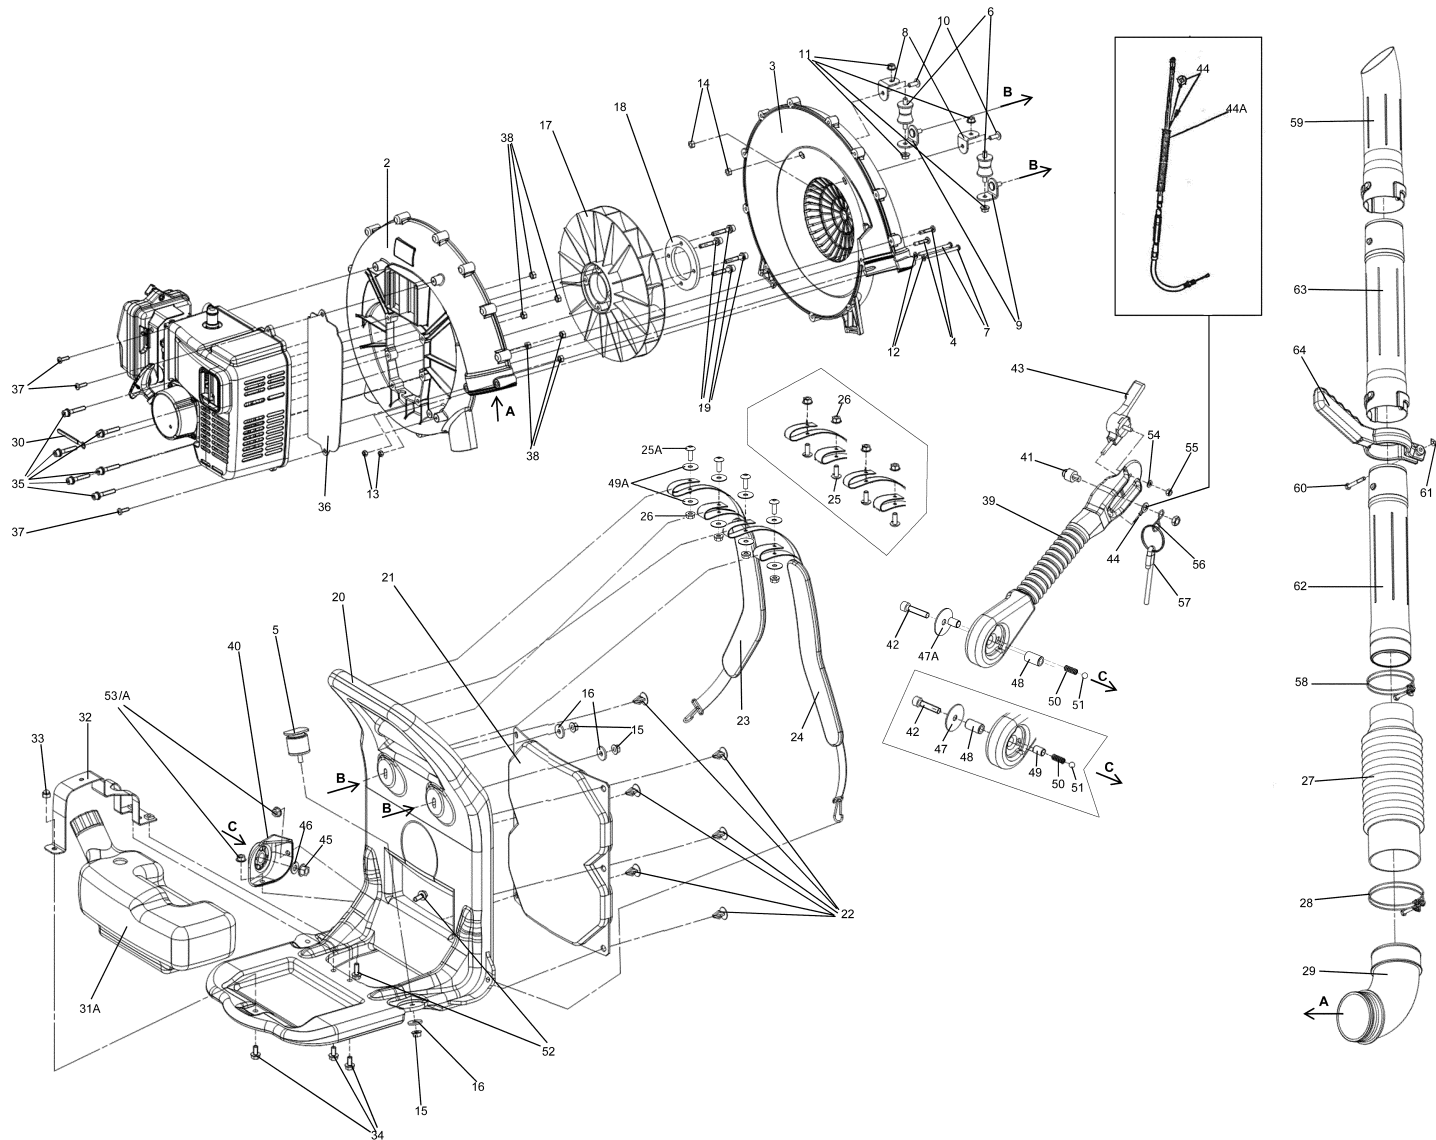

KTBL7000Vi

TK065D-KF70

BODY

KTBL7000Vi

TK065D-KF70

BODY

REF NO	PART NO	DESCRIPTION	QTY	NOTES
02	70002	FAN CASE-A	1	
03	70003	FAN CASE-B	1	
04	70004	SCREW-TAPPING-5X25	12	
05	70005	RUBBER-CUSHION-LOWER	2	
06	70006	RUBBER-CUSHION-UPPER	2	
07	S05X60W	SCREW-W/WASHER-5X60	2	
08	70008	STAY-SETTING-A	2	
09	70009	STAY-SETTING-B	2	
10	70010	SCREW-TRUSS-6X16	2	
11	KK3032	NUT-SQUARE 6MM	4	
12	70012	WASHER-SMALL-5	2	
13	70013	NUT-5	2	
14	HN006	NUT 6MM	2	
15	KK3032	NUT-SQUARE 6MM	4	
16	560008	WASHER 6MM	4	
17	70017	FAN-CMP	1	
18	70018	RING	1	
19	70019	BOLT-6X35-P3	4	
20	70020	FRAME	1	
21	70021	PAD-KNAPSACK	1	
22	70022	CLIP-ANCHOR	6	
23	70023L	STRAP-KNAPSACK-L	1	
24	70024R	STRAP-KNAPSACK-R	1	
25	70025	*USE 70061*	4	
25A	70061	SCREW-TRUSS 6X18	4	
26	KK3032	NUT-SQUARE 6MM	4	
27	560069XP	PIPE-FLEX	1	
28	560025	BAND #100	1	
29	70029	ELBOW	1	
30	70030	CLAMP-WIRE-6	1	
31A	TK65046E	TANK-FUEL (EVAP)	1	
32	70032	BAND-FUEL-TANK	1	
33	70033	NUT-CASE-6	1	
34	70034	BOLT-SQUARE-6X12	3	
35	70035	BOLT-6X30-P3	6	

BODY

REF NO	PART NO	DESCRIPTION	QTY	NOTES
36	70036	PLATE-HEAT-INSULATION	1	
37	70037	SCREW-TAPPING-5X20	3	
38	HN006	NUT-6	6	
39	70038	ARM	1	
40	70039	JOINT	1	
41	650053	SWITCH-STOP	1	
42	B08X35	BOLT-8X35	1	
43	650052	LEVER-THROTTLE	1	
44	650072	HARNESS-STOP (NEW)	1	
44A	650057	TUBE-CORRUGATED 7X400	1	
45	70045	NUT-8-SQUARE	1	
46	70046	WASHER-8	1	
47	70047	*USE 70060*	1	
47A	70060	WASHER-W/COLLAR CMP	1	
48	70048	COLLAR-8.5X14X24	1	
49	70049	*USE 70060*	1	
49A	70062	WASHER-22X6.5X1.0	8	
50	70050	SPRING	1	
51	70051	BALL-5/16	1	
52	70052	BOLT-SQUARE-6X12	2	
53	KK3032	*USE 70063*	2	
53A	70063	NUT-6-LOCK	2	
54	70012	WASHER-SMALL-5	1	
55	70055	U-NUT-5	1	
56	70056	WIRE-RING	1	
57	70057	ANTISTATIC RIBBON	1	
58	560053	CLAMP-WIRE #83	1	
59	70059	BLOW-PIPE-CURVED	1	
60	650069	BOLT 6X45	1	
61	650070	NUT-WING 6	1	
62	560052XP	PIPE-SWIVEL	1	
63	560054XP	PIPE-EXTENSION	1	
64	650068	HANDLE	1