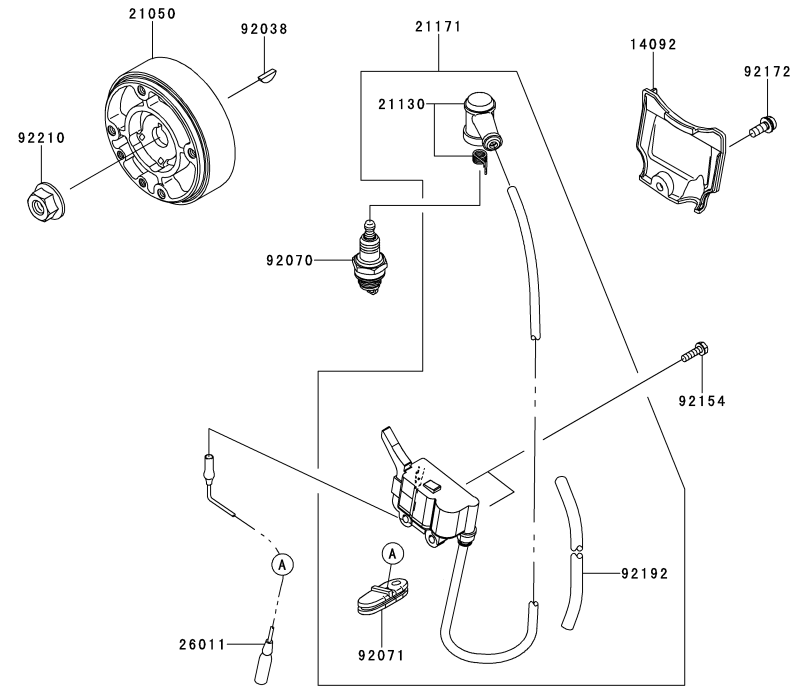

KTBL7000VI

TK065D-KF70

CARBURETOR

REF NO	PART NO	DESCRIPTION	QTY	NOTES
002	TK65C02	BODY ASSY-PUMP	1	
004	TEX54DC04XA	O-RING	1	
006	TK65C06	COVER-METERING DIAPHRAGM	1	
007	TEX54C07XA	VALVE ASSY-THROTTLE	1	
008	TF22C07	SWIVEL ASSY	1	
009	TF22C08	VALVE-INLET NEEDLE	1	
010	TK65C10	GASKET-METERING DIAPHRAGM	1	
011	TEX54C11XA	GASKET-PUMP	1	
012	TF22C13	DIAPHRAGM-PUMP	1	
013	TH26C13Z	DIAPHRAGM ASSY-METERING	1	
014	TEX54C14XA	SCREW-IDLE ADJUST	1	
015	TF22C19	SCREW-COLLAR THROTTLE	2	
016A	TF22C20	SCREW-METERING LEVER PIN	1	
017	TK65C17	SCREW-COVER	4	
019	TF22C21	SPRING-METERING LEVER	1	
020	TK65C20VK	JET-MAIN KIT (.555)	1	
023	TF22C23	SCREEN-FUEL INLET	1	
024	TF22C24	PIN-METERING LEVER	1	
025	TF22C26	LEVER-METERING	1	
026	TF22C27	BRACKET-CABLE	1	
11061A	TK65088	GASKET,CARBURETOR/INSULATOR	1	
11061B	TK65089	GASKET,INSULATOR	2	
12021A	TK65090	VALVE-ASSY-REED	1	
12022	TJ45088	VALVE-REED	1	
15004	TK65C00-VK	CARBURETOR-ASSY	1	
32085	TJ45089	STOPPER	1	
92009	TF22037	SCREW 5X25	4	
92172	TJ27113	SCREW,3X12	2	

KTBL7000Vi

TK065D-KF70

CONTROL-EQUIPMENT

REF NO	PART NO	DESCRIPTION	QTY	NOTES
54012	TK65087	CABLE-THROTTLE	1	

COOLING-EQUIPMENT

REF NO	PART NO	DESCRIPTION	QTY	NOTES
39156	TK65072	PAD	1	
49089	TK65073	SHROUD-ENGINE	1	
49089A	TK65074	SHROUD-ENGINE	1	
92172	TK65075	SCREW,5X12	1	

ELECTRIC-EQUIPMENT

REF NO	PART NO	DESCRIPTION	QTY	NOTES
14092	TK65076	COVER	1	
21050	TK65077	FLYWHEEL	1	
21130	TK65078	CAP-SPARK PLUG	1	
21171	TK65079	COIL-ASSY-IGNITION	1	
26011	TK65080	WIRE-LEAD	1	
92038	TK65081	KEY	1	
92070	BPMR7A	SPARK PLUG-NGK	1	
92071	TK65082	GROMMET	1	
92154	TK65083	BOLT,4X14	2	
92172	TK65084	SCREW	1	
92192	TK65085	TUBE	1	
92210	TK65086	NUT,10MM	1	