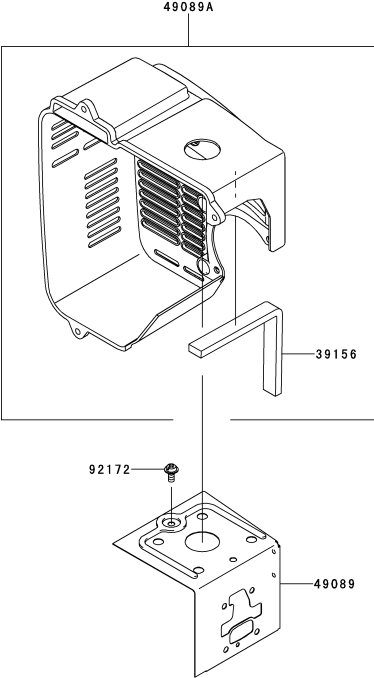

KTBL7000VI

TK065D-KF70

CARBURETOR

REF NO	PART NO	DESCRIPTION	QTY	NOTES
002	TK65C02	BODY ASSY-PUMP	1	
004	TEX54DC04XA	O-RING	1	
006	TK65C06	COVER-METERING DIAPHRAGM	1	
007	TEX54C07XA	VALVE ASSY-THROTTLE	1	
008	TF22C07	SWIVEL ASSY	1	
009	TF22C08	VALVE-INLET NEEDLE	1	
010	TK65C10	GASKET-METERING DIAPHRAGM	1	
011	TEX54C11XA	GASKET-PUMP	1	
012	TF22C13	DIAPHRAGM-PUMP	1	
013	TH26C13Z	DIAPHRAGM ASSY-METERING	1	
014	TEX54C14XA	SCREW-IDLE ADJUST	1	
015	TF22C19	SCREW-COLLAR THROTTLE	2	
016A	TF22C20	SCREW-METERING LEVER PIN	1	
017	TK65C17	SCREW-COVER	4	
019	TF22C21	SPRING-METERING LEVER	1	
020	TK65C20VK	JET-MAIN KIT (.555)	1	
023	TF22C23	SCREEN-FUEL INLET	1	
024	TF22C24	PIN-METERING LEVER	1	
025	TF22C26	LEVER-METERING	1	
026	TF22C27	BRACKET-CABLE	1	
11061A	TK65088	GASKET,CARBURETOR/INSULATOR	1	
11061B	TK65089	GASKET,INSULATOR	2	
12021A	TK65090	VALVE-ASSY-REED	1	
12022	TJ45088	VALVE-REED	1	
15004	TK65C00-VK	CARBURETOR-ASSY	1	
32085	TJ45089	STOPPER	1	
92009	TF22037	SCREW 5X25	4	
92172	TJ27113	SCREW,3X12	2	

KTBL7000Vi

TK065D-KF70

CONTROL-EQUIPMENT

REF NO	PART NO	DESCRIPTION	QTY	NOTES
54012	TK65087	CABLE-THROTTLE	1	

COOLING-EQUIPMENT

REF NO	PART NO	DESCRIPTION	QTY	NOTES
39156	TK65072	PAD	1	
49089	TK65073	SHROUD-ENGINE	1	
49089A	TK65074	SHROUD-ENGINE	1	
92172	TK65075	SCREW,5X12	1	

ELECTRIC-EQUIPMENT

REF NO	PART NO	DESCRIPTION	QTY	NOTES
14092	TK65076	COVER	1	
21050	TK65077	FLYWHEEL	1	
21130	TK65078	CAP-SPARK PLUG	1	
21171	TK65079	COIL-ASSY-IGNITION	1	
26011	TK65080	WIRE-LEAD	1	
92038	TK65081	KEY	1	
92070	BPMR7A	SPARK PLUG-NGK	1	
92071	TK65082	GROMMET	1	
92154	TK65083	BOLT,4X14	2	
92172	TK65084	SCREW	1	
92192	TK65085	TUBE	1	
92210	TK65086	NUT,10MM	1	