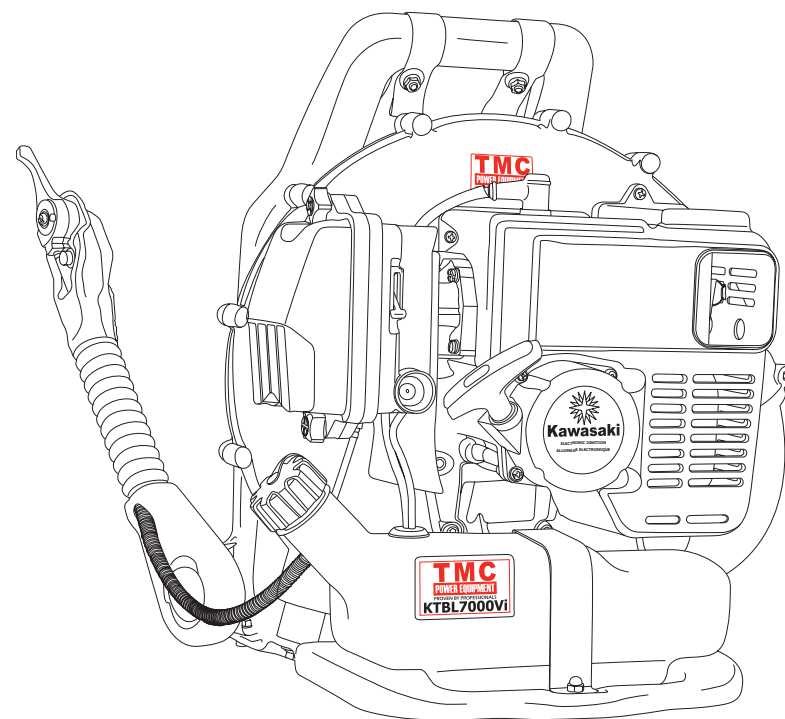

2051 Saturn Street
Monterey Park, CA 91755
323.728.7266
323.728.5304 Fax
<http://www.tmcpower.com>

PARTS CATALOG

KTBL7000Vi BACKPACK BLOWER

ENGINE REFERENCE:

TK065D-KF70

(CARB TIER 3/EPA PHASE 2)

REV 160510B

KTBL7000VI

TK065D-KF70

CARBURETOR

REF NO	PART NO	DESCRIPTION	QTY	NOTES
002	TK65C02	BODY ASSY-PUMP	1	
004	TEX54DC04XA	O-RING	1	
006	TK65C06	COVER-METERING DIAPHRAGM	1	
007	TEX54C07XA	VALVE ASSY-THROTTLE	1	
008	TF22C07	SWIVEL ASSY	1	
009	TF22C08	VALVE-INLET NEEDLE	1	
010	TK65C10	GASKET-METERING DIAPHRAGM	1	
011	TEX54C11XA	GASKET-PUMP	1	
012	TF22C13	DIAPHRAGM-PUMP	1	
013	TH26C13Z	DIAPHRAGM ASSY-METERING	1	
014	TEX54C14XA	SCREW-IDLE ADJUST	1	
015	TF22C19	SCREW-COLLAR THROTTLE	2	
016A	TF22C20	SCREW-METERING LEVER PIN	1	
017	TK65C17	SCREW-COVER	4	
019	TF22C21	SPRING-METERING LEVER	1	
020	TK65C20VK	JET-MAIN KIT (.555)	1	
023	TF22C23	SCREEN-FUEL INLET	1	
024	TF22C24	PIN-METERING LEVER	1	
025	TF22C26	LEVER-METERING	1	
026	TF22C27	BRACKET-CABLE	1	
11061A	TK65088	GASKET,CARBURETOR/INSULATOR	1	
11061B	TK65089	GASKET,INSULATOR	2	
12021A	TK65090	VALVE-ASSY-REED	1	
12022	TJ45088	VALVE-REED	1	
15004	TK65C00-VK	CARBURETOR-ASSY	1	
32085	TJ45089	STOPPER	1	
92009	TF22037	SCREW 5X25	4	
92172	TJ27113	SCREW,3X12	2	