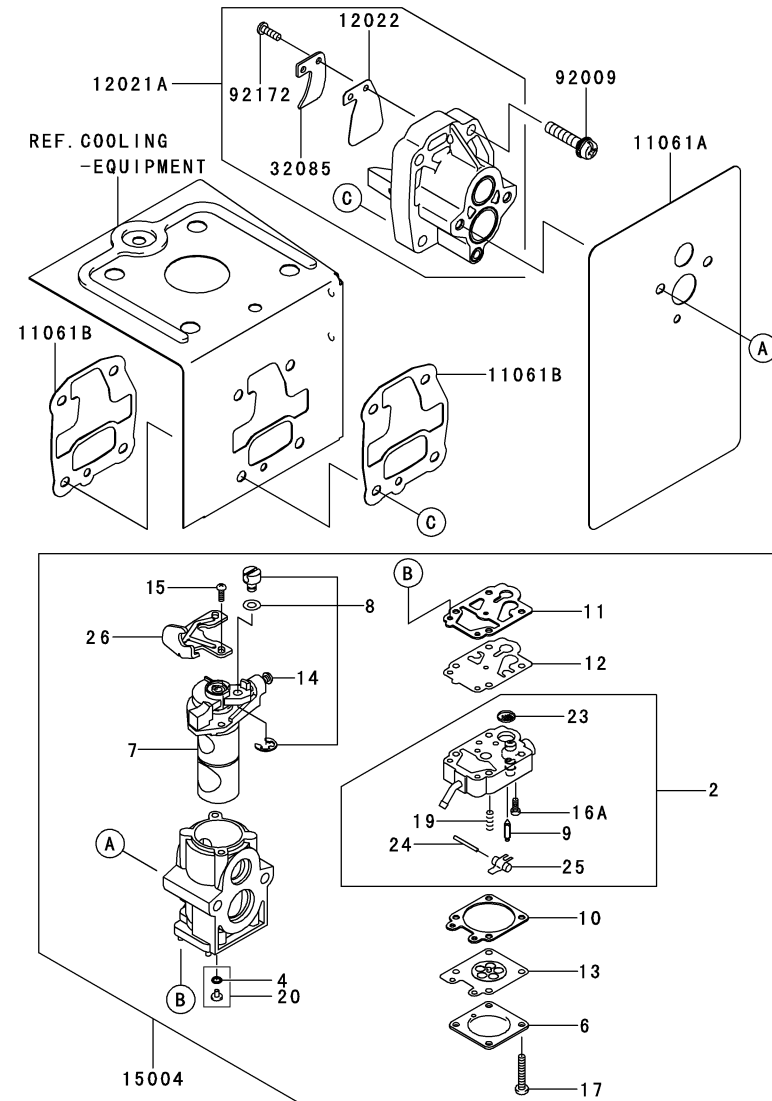

KTBL7000Vi

TK065D-KF70

AIR-FILTER/MUFFLER

REF NO	PART NO	DESCRIPTION	QTY	NOTES
11029	TK65091	ELEMENT-ASSY-AIR FILTER	1	
11038	TK65092	CASE-ASSY-AIR FILTER	1	
11061	TK65093	GASKET,MUFFLER-CYLINDER	1	
11065	TK65094	CAP,AIR FILTER	1	
13168	TK65092-1	LEVER	1	
16126	TK65092-2	VALVE	1	
18077	TK65095	ARRESTER-SPARK	1	
49069	TK65096	MUFFLER-ASSY	1	
92055	TK65097	RING-O	1	
92154	TK65098	BOLT,6X20	2	
92154A	TK65099	BOLT	2	
92172	TJ45084	SCREW,5X55	2	
92172A	TK65100	SCREW	1	
92172B	TJ27088	SCREW	1	
92172C	TJ27106	SCREW,3X10	1	

KTBL7000VI

TK065D-KF70

CARBURETOR

REF NO	PART NO	DESCRIPTION	QTY	NOTES
002	TK65C02	BODY ASSY-PUMP	1	
004	TEX54DC04XA	O-RING	1	
006	TK65C06	COVER-METERING DIAPHRAGM	1	
007	TEX54C07XA	VALVE ASSY-THROTTLE	1	
008	TF22C07	SWIVEL ASSY	1	
009	TF22C08	VALVE-INLET NEEDLE	1	
010	TK65C10	GASKET-METERING DIAPHRAGM	1	
011	TEX54C11XA	GASKET-PUMP	1	
012	TF22C13	DIAPHRAGM-PUMP	1	
013	TH26C13Z	DIAPHRAGM ASSY-METERING	1	
014	TEX54C14XA	SCREW-IDLE ADJUST	1	
015	TF22C19	SCREW-COLLAR THROTTLE	2	
016A	TF22C20	SCREW-METERING LEVER PIN	1	
017	TK65C17	SCREW-COVER	4	
019	TF22C21	SPRING-METERING LEVER	1	
020	TK65C20VK	JET-MAIN KIT (.555)	1	
023	TF22C23	SCREEN-FUEL INLET	1	
024	TF22C24	PIN-METERING LEVER	1	
025	TF22C26	LEVER-METERING	1	
026	TF22C27	BRACKET-CABLE	1	
11061A	TK65088	GASKET,CARBURETOR/INSULATOR	1	
11061B	TK65089	GASKET,INSULATOR	2	
12021A	TK65090	VALVE-ASSY-REED	1	
12022	TJ45088	VALVE-REED	1	
15004	TK65C00-VK	CARBURETOR-ASSY	1	
32085	TJ45089	STOPPER	1	
92009	TF22037	SCREW 5X25	4	
92172	TJ27113	SCREW,3X12	2	

ELECTRIC-EQUIPMENT

REF NO	PART NO	DESCRIPTION	QTY	NOTES
14092	TK65076	COVER	1	
21050	TK65077	FLYWHEEL	1	
21130	TK65078	CAP-SPARK PLUG	1	
21171	TK65079	COIL-ASSY-IGNITION	1	
26011	TK65080	WIRE-LEAD	1	
92038	TK65081	KEY	1	
92070	BPMR7A	SPARK PLUG-NGK	1	
92071	TK65082	GROMMET	1	
92154	TK65083	BOLT,4X14	2	
92172	TK65084	SCREW	1	
92192	TK65085	TUBE	1	
92210	TK65086	NUT,10MM	1	