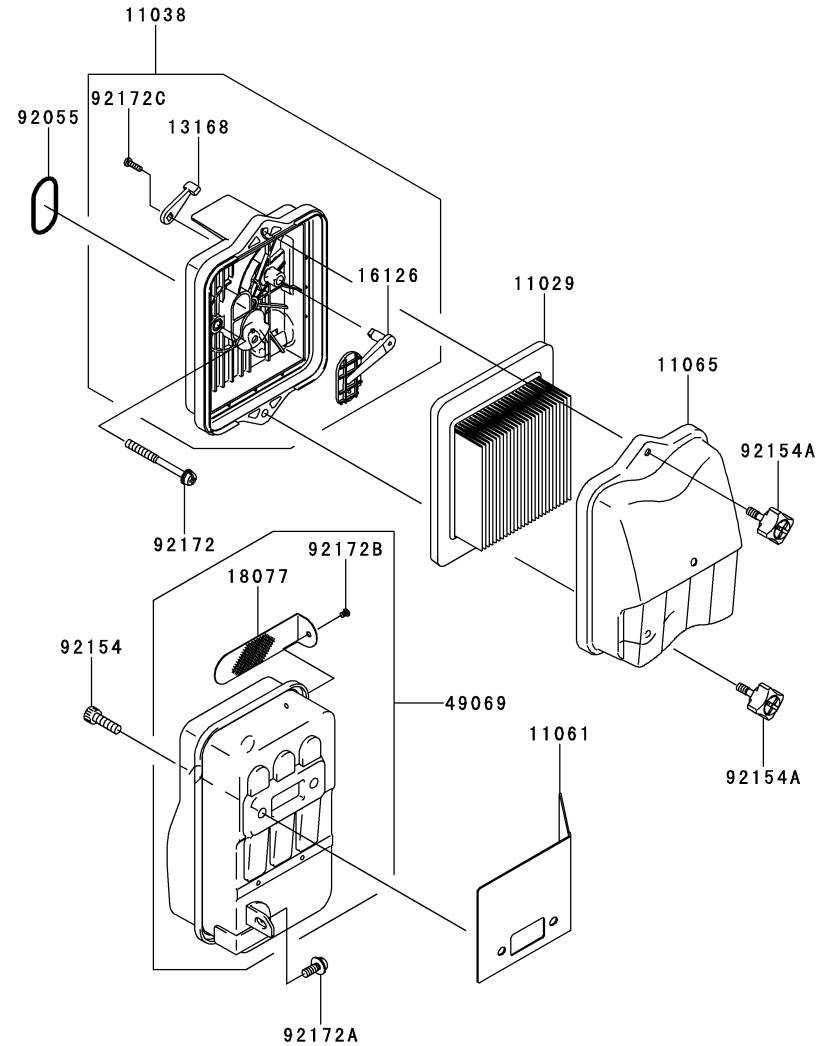

KTBL7000Vi

TK065D-KF70

AIR-FILTER/MUFFLER

REF NO	PART NO	DESCRIPTION	QTY	NOTES
11029	TK65091	ELEMENT-ASSY-AIR FILTER	1	
11038	TK65092	CASE-ASSY-AIR FILTER	1	
11061	TK65093	GASKET,MUFFLER-CYLINDER	1	
11065	TK65094	CAP,AIR FILTER	1	
13168	TK65092-1	LEVER	1	
16126	TK65092-2	VALVE	1	
18077	TK65095	ARRESTER-SPARK	1	
49069	TK65096	MUFFLER-ASSY	1	
92055	TK65097	RING-O	1	
92154	TK65098	BOLT,6X20	2	
92154A	TK65099	BOLT	2	
92172	TJ45084	SCREW,5X55	2	
92172A	TK65100	SCREW	1	
92172B	TJ27088	SCREW	1	
92172C	TJ27106	SCREW,3X10	1	

KTBL7000VI

TK065D-KF70

CARBURETOR

REF NO	PART NO	DESCRIPTION	QTY	NOTES
002	TK65C02	BODY ASSY-PUMP	1	
004	TEX54DC04XA	O-RING	1	
006	TK65C06	COVER-METERING DIAPHRAGM	1	
007	TEX54C07XA	VALVE ASSY-THROTTLE	1	
008	TF22C07	SWIVEL ASSY	1	
009	TF22C08	VALVE-INLET NEEDLE	1	
010	TK65C10	GASKET-METERING DIAPHRAGM	1	
011	TEX54C11XA	GASKET-PUMP	1	
012	TF22C13	DIAPHRAGM-PUMP	1	
013	TH26C13Z	DIAPHRAGM ASSY-METERING	1	
014	TEX54C14XA	SCREW-IDLE ADJUST	1	
015	TF22C19	SCREW-COLLAR THROTTLE	2	
016A	TF22C20	SCREW-METERING LEVER PIN	1	
017	TK65C17	SCREW-COVER	4	
019	TF22C21	SPRING-METERING LEVER	1	
020	TK65C20VK	JET-MAIN KIT (.555)	1	
023	TF22C23	SCREEN-FUEL INLET	1	
024	TF22C24	PIN-METERING LEVER	1	
025	TF22C26	LEVER-METERING	1	
026	TF22C27	BRACKET-CABLE	1	
11061A	TK65088	GASKET,CARBURETOR/INSULATOR	1	
11061B	TK65089	GASKET,INSULATOR	2	
12021A	TK65090	VALVE-ASSY-REED	1	
12022	TJ45088	VALVE-REED	1	
15004	TK65C00-VK	CARBURETOR-ASSY	1	
32085	TJ45089	STOPPER	1	
92009	TF22037	SCREW 5X25	4	
92172	TJ27113	SCREW,3X12	2	