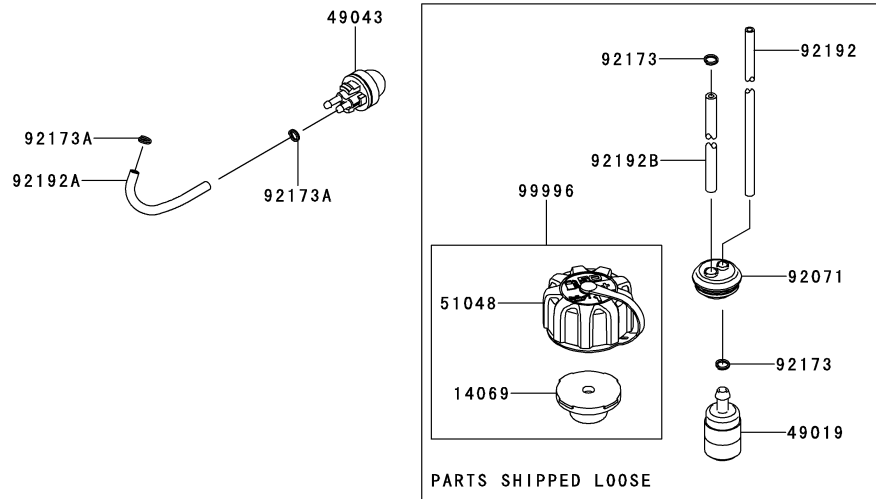

KTBL7000Vi

TK065D-KF70

FUEL-TANK/FUEL-VALVE

REF NO	PART NO	DESCRIPTION	QTY	NOTES
14069	TH34065A	BREATHER	1	
49019	TK65052	FILTER-FUEL	1	
49043	TK65C27	PUMP-PRIMING	1	
51048	TH34064	CAP ASSY-TANK	1	
92071	TG34042	GROMMET-FUEL TANK	1	
92173	TJ27124	CLAMP	2	
92173A	TK65101	CLAMP	2	
92192	TK65102	TUBE,3X5X300	1	
92192A	TK65044	TUBE-2.3X5X93	1	
92192B	TK65045	TUBE-3X6X160	1	
99996	99996-6101	KIT,CAP-TANK & BREATHER	1